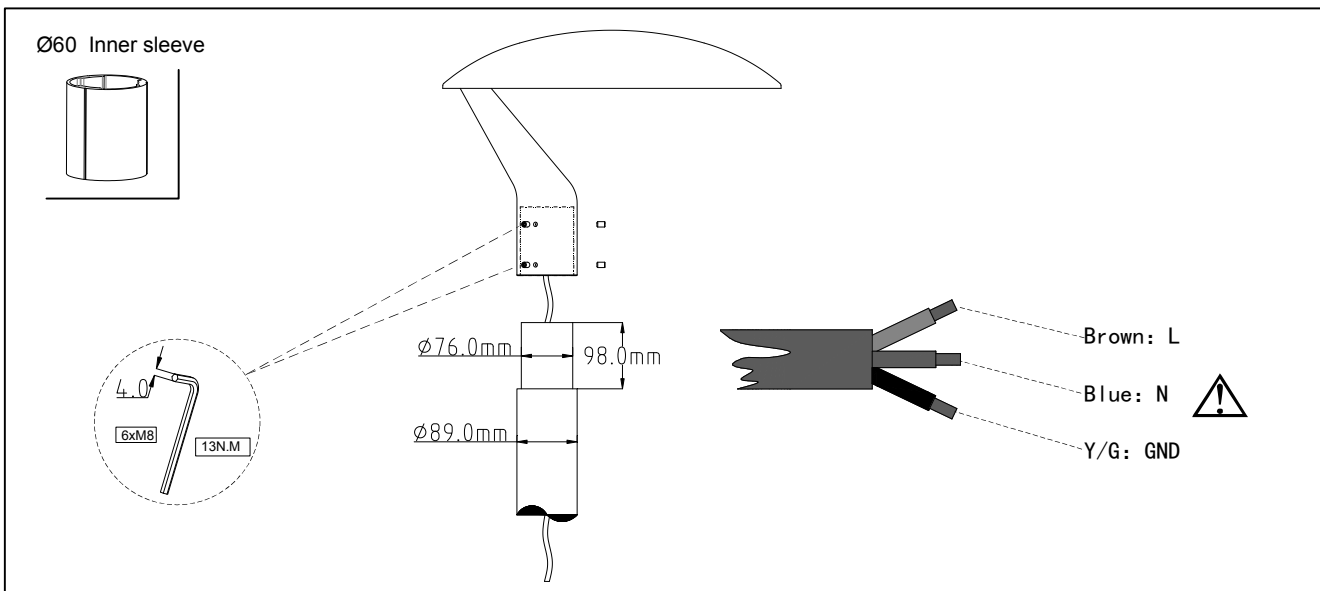

LED GARDEN LIGHT

L07A-036G/072G

Mounting instruction

GB
7000

IEC
60598

IP66

ta
50°

IK08

CE

Type Number	LEDs	Power	Voltage	Frequency	CCT	
L07A-036GP0.8M	36	30W	AC180-270V	50/60Hz	3000K/4000K/5700K	4.9
L07A-072GP0.8M	72	60W				5.3

- The luminaire shall be installed by a qualified electrician and wired in accordance with the latest IEE electrical regulations or the national requirements.
灯具应由有资格的电工安装，接线要符合IEE电气标准或国家标准。
- No supplied water-proof box, installation should be advised by qualified professional.
不提供防水接线盒，安装应征求有资格的人的建议。
- The external flexible cable can not be replaced. If the cable is damaged, the luminaire should be discarded.
灯具外部软线不可替换，如有损坏，灯具报废。