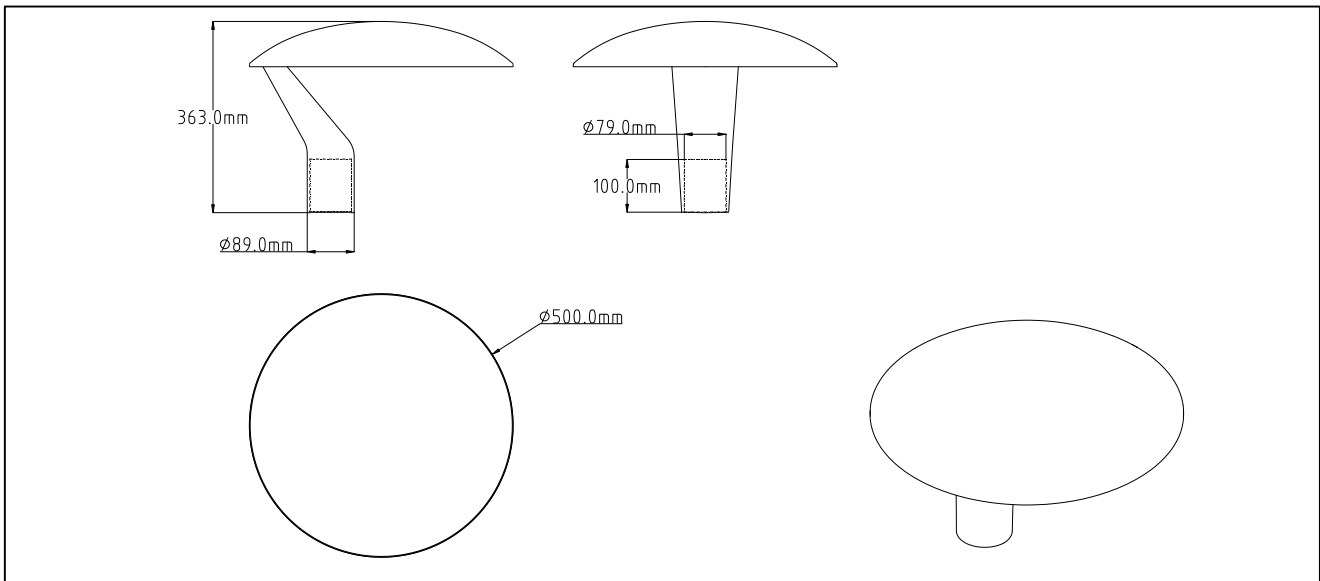

LED GARDEN LIGHT

L07A-036G/072G

Mounting instruction

GB
7000

IEC
60598

IP66

ta
50°

IK08

CE

Type Number	LEDs	Power	Voltage	Frequency	CCT	
L07A-036GP0.8M	36	30W	AC180-270V	50/60Hz	3000K/4000K/5700K	4.9
L07A-072GP0.8M	72	60W				5.3

- The luminaire shall be installed by a qualified electrician and wired in accordance with the latest IEE electrical regulations or the national requirements.
灯具应由有资格的电工安装，接线要符合IEE电气标准或国家标准。
- No supplied water-proof box, installation should be advised by qualified professional.
不提供防水接线盒，安装应征求有资格的人的建议。
- The external flexible cable can not be replaced. If the cable is damaged, the luminaire should be discarded.
灯具外部软线不可替换，如有损坏，灯具报废。