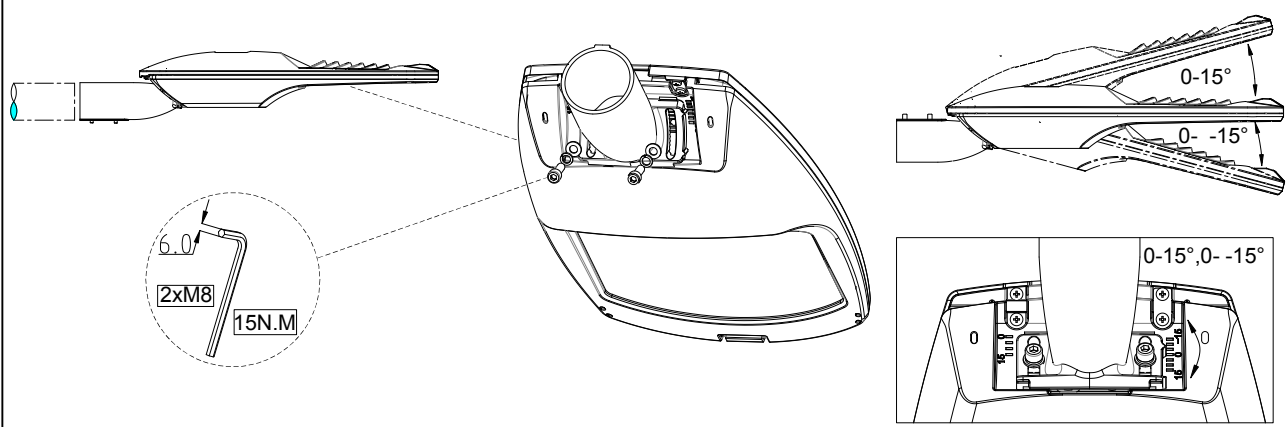

LED STREET LIGHT

L05A-012/024/036/048

Mounting instruction

GB
7000

IEC
60598

IP66

ta
50°

IK08

A

Ø60 and Ø48 selectable

Ø60mm

Ø48mm

+

B

C

D