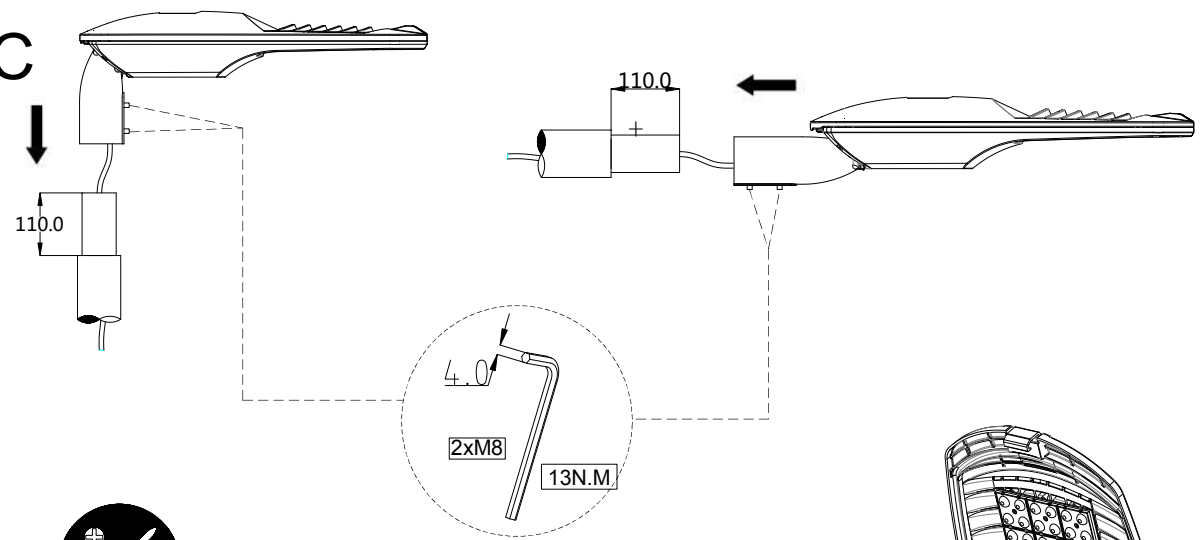

LED STREET LIGHT

L05A-012/024/036/048

Mounting instruction

GB
7000

IEC
60598

IP66

ta
50°

IK08

A

Ø60 and Ø48 selectable

Ø60mm

Ø48mm

+

B

C

D