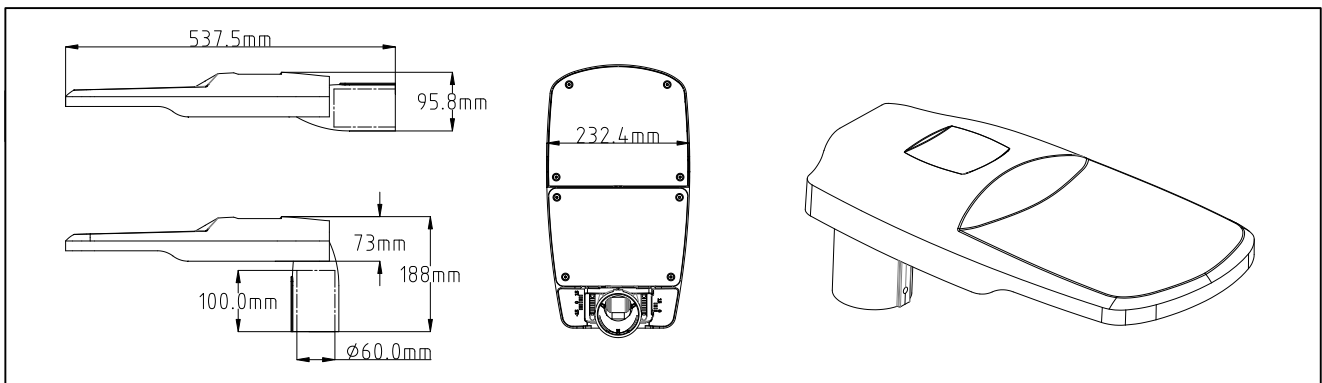

LED STREET LIGHT

L05B-012/018/024/036/048

Mounting instruction

GB
7000

IEC
60598

IP66

ta
50°

IK08

Type Number	LEDs	Power	Voltage	Frequency	CCT	
L05B-012AP1. 6L	12	20W	AC100-277V	50/60Hz	3000K/4000K/5000K	3.5
L05B-012AP2. 2L		28W				3.5
L05B-018AP1. 6L	18	30W				3.5
L05B-018AP2. 2L		40W				3.5
L05B-024AP1. 6L	24	40W				3.5
L05B-024AP2. 2L		55W				3.5
L05B-024AP0. 8M		20W				3.5
L05B-024AP1. 1M		28W				3.5
L05B-036AP0. 8M	36	30W				4.0
L05B-036AP1. 1M		40W				4.0
L05B-048AP0. 8M	48	40W				4.0
L05B-048AP1. 1M		55W				4.0