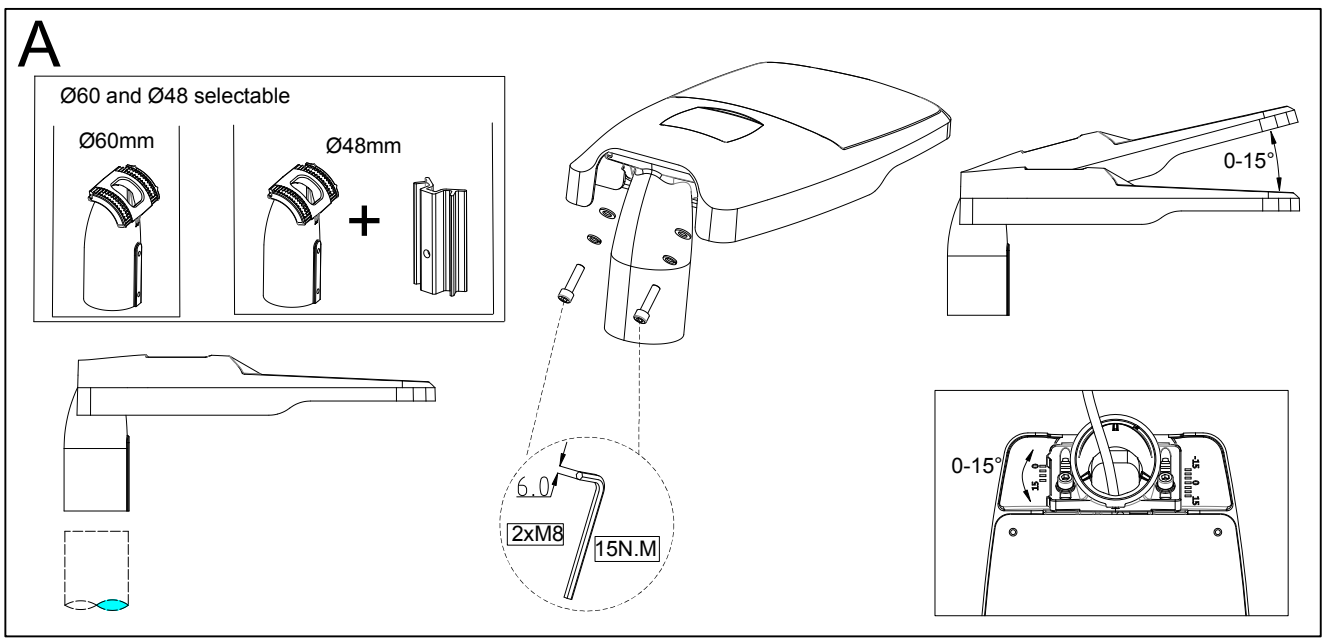

LED STREET LIGHT

L05B-012/018/024/036/048

Mounting instruction

GB
7000

IEC
60598

IP66

ta
50°

IK08

Type Number	LEDs	Power	Voltage	Frequency	CCT	
L05B-012AP1. 6L	12	20W	AC100-277V	50/60Hz	3000K/4000K/5000K	3.5
L05B-012AP2. 2L		28W				3.5
L05B-018AP1. 6L	18	30W				3.5
L05B-018AP2. 2L		40W				3.5
L05B-024AP1. 6L	24	40W				3.5
L05B-024AP2. 2L		55W				3.5
L05B-024AP0. 8M		20W				3.5
L05B-024AP1. 1M		28W				3.5
L05B-036AP0. 8M	36	30W				4.0
L05B-036AP1. 1M		40W				4.0
L05B-048AP0. 8M	48	40W				4.0
L05B-048AP1. 1M		55W				4.0