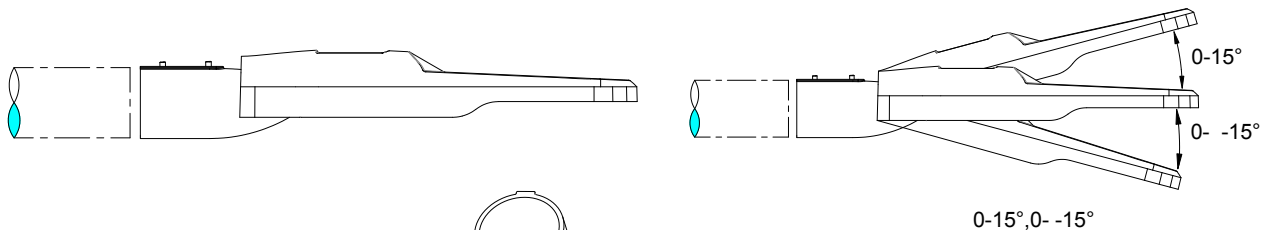

LED STREET LIGHT

L05B-012/018/024/036/048

Mounting instruction

GB
7000

IEC
60598

IP66

ta
50°

IK08

Type Number	LEDs	Power	Voltage	Frequency	CCT	
L05B-012AP1. 6L	12	20W	AC100-277V	50/60Hz	3000K/4000K/5000K	3.5
L05B-012AP2. 2L		28W				3.5
L05B-018AP1. 6L	18	30W				3.5
L05B-018AP2. 2L		40W				3.5
L05B-024AP1. 6L	24	40W				3.5
L05B-024AP2. 2L		55W				3.5
L05B-024AP0. 8M		20W				3.5
L05B-024AP1. 1M		28W				3.5
L05B-036AP0. 8M	36	30W				4.0
L05B-036AP1. 1M		40W				4.0
L05B-048AP0. 8M	48	40W				4.0
L05B-048AP1. 1M		55W				4.0